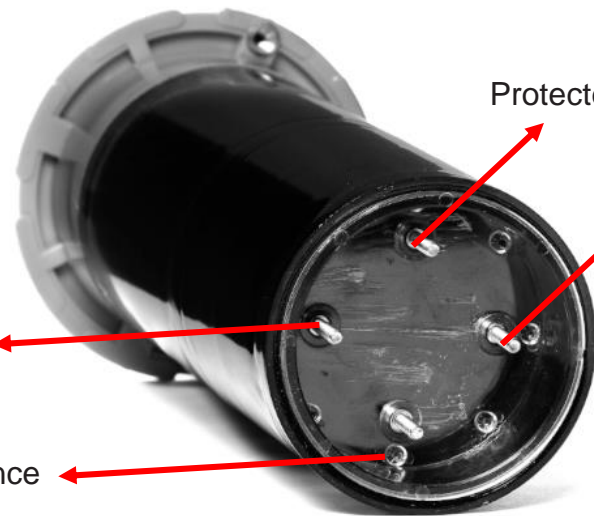

“The Road Warrior Test Station Monitor can play a key safety role in the duties of a cathodic protection technician. Many times test stations are located in the middle of busy intersections and roadways. These stations require additional planning and manpower in order to acquire a reading, since traffic through these areas may need to be disrupted for a period of time.”

Road Warrior

- **FEATURES**

- Fully submerged
- Waterproof design
- Remotely programmable measure and report intervals
- Over-the-air software updates

- **ADVANTAGES**

- Perform remote readings and reporting
- Measure AC current density
- Structure-to-soil

3.49"
DIA

Protected Coupon

Non-protected
Coupon

Pipe

Reference
cell